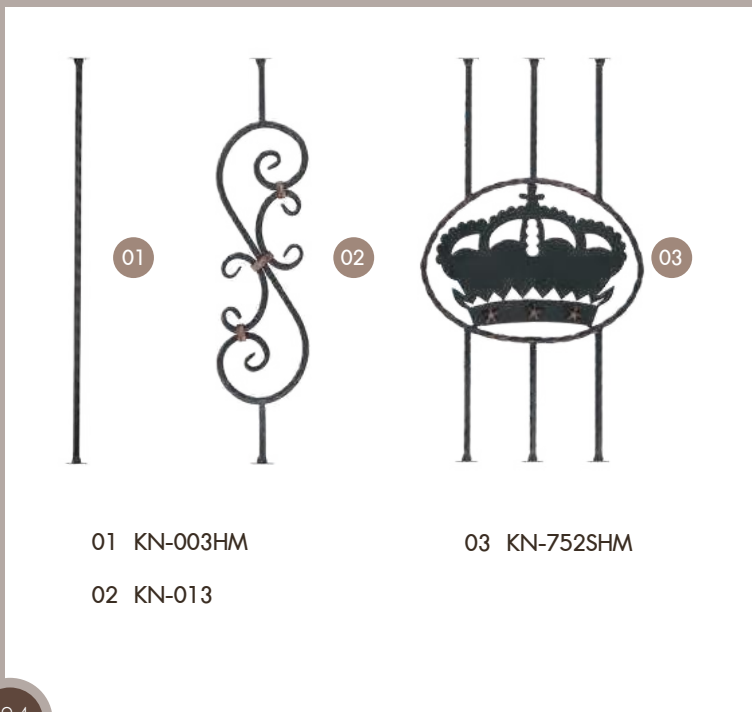

03 KN-SG1RD

ITALY

IT-15

ITALY
IT-16

- 01 KN-003HM
- 02 KN-83RD

01 KN-003HM

02 KN-7EBHM

03 KN-182HM

Iron Style
LUXURY

CLASSIC

MODERN

ITALY

LUXURY

PETITE

The background features a gradient from dark brown on the left to a bright golden glow on the right. On the left, there is a tilted, semi-transparent ironwork pattern. On the right, a larger, semi-transparent ironwork pattern is visible, which is partially obscured by the text. The ironwork consists of intricate scrollwork, floral motifs, and geometric shapes.