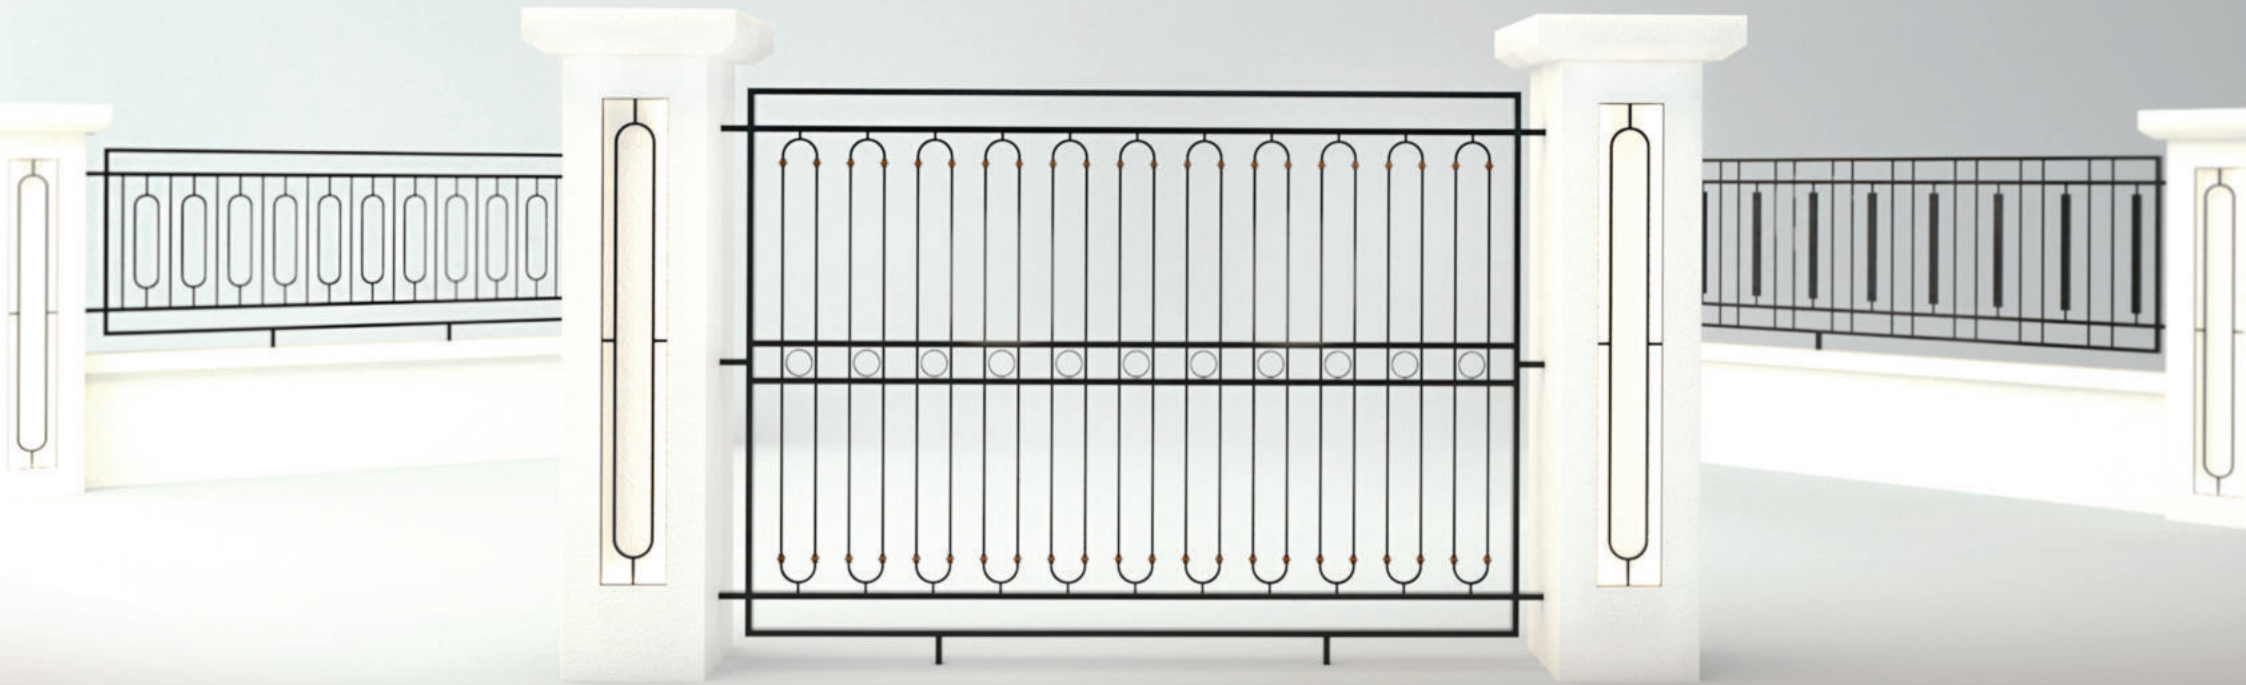

SP EMPIRE

ECO

WROUGHT IRON

FULL FENCE / HALF FENCE

SP EMPIRE

ECO

MAIN COLOR
WHITE

MAIN COLOR
BLACK