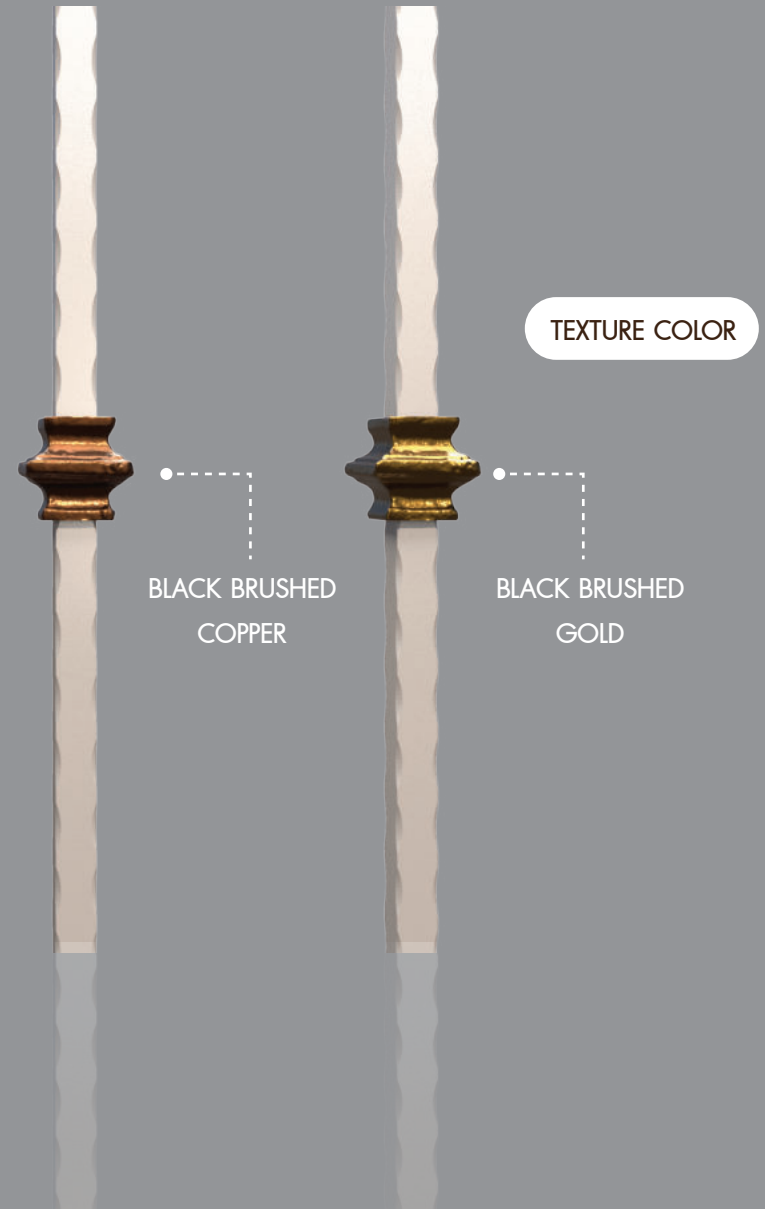

SP EMPIRE

ECO

WROUGHT IRON

FULL FENCE / HALF FENCE

SP EMPIRE

ECO

MAIN COLOR
WHITE

MAIN COLOR
BLACK

Iron
MAIN COLOR (BLACK)

Iron
MAIN COLOR (WHITE)

SP EMPIRE

ECO

SP EMPIRE
ECO

MODERN
CLASSIC

SP EMPIRE

ECO