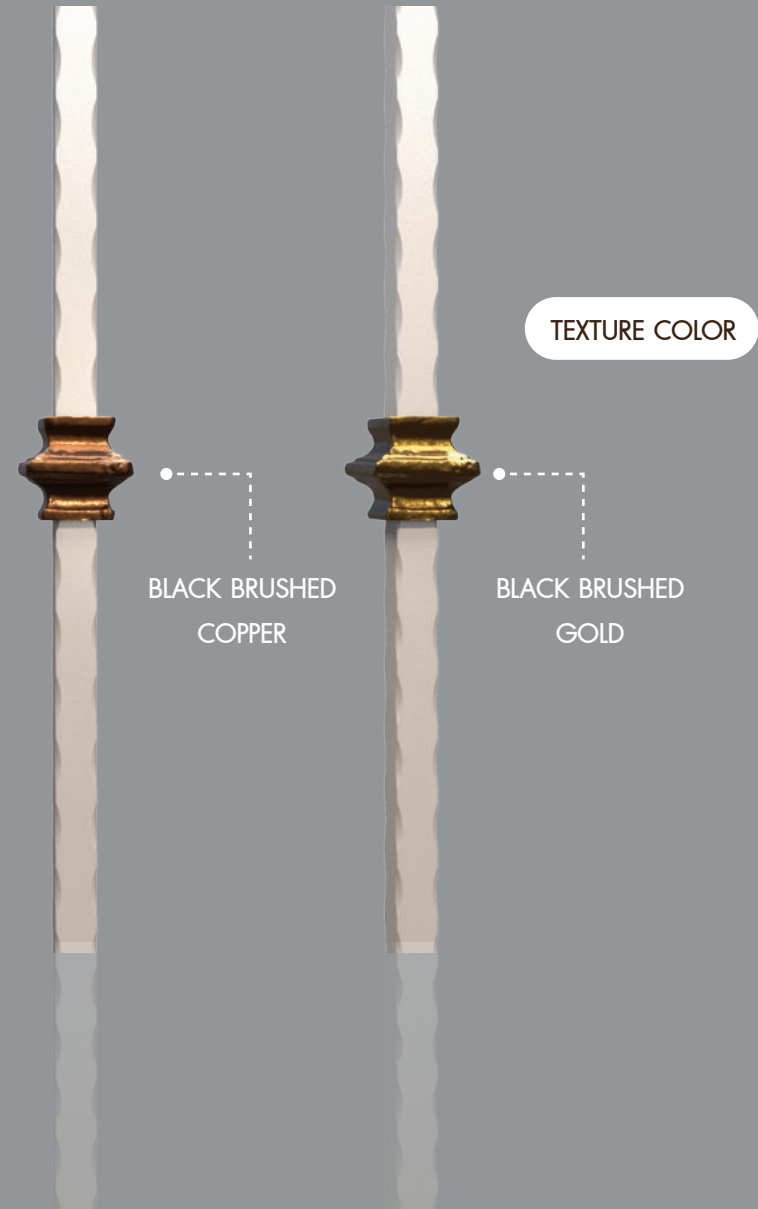

SP EMPIRE

WROUGHT IRON

FULL FENCE / HALF FENCE

SP EMPIRE

MAIN COLOR  
**BLACK**

MAIN COLOR  
**WHITE**

*Iron*  
MAIN COLOR (BLACK)

*Iron*  
MAIN COLOR (WHITE)