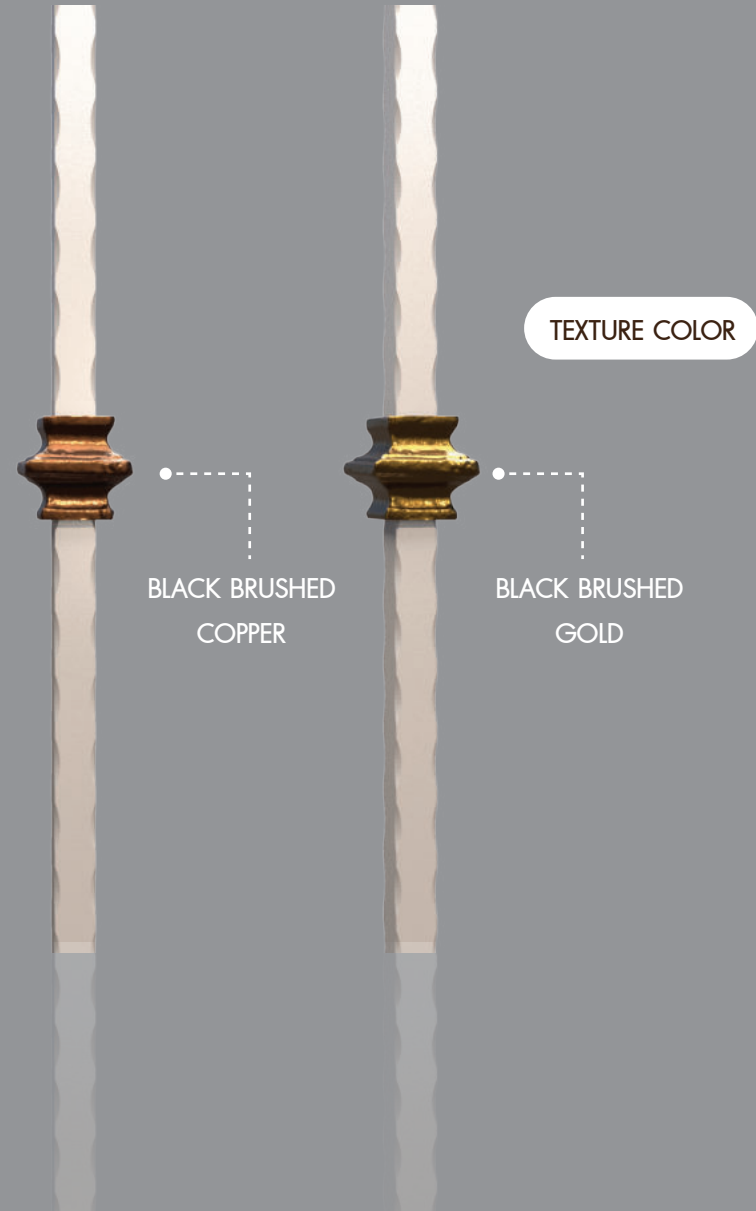

# BALCONY & STAIR

MODERN CLASSIC / MODERN PICCOLO

SP EMPIRE

ECO

MAIN COLOR  
**BLACK**

MAIN COLOR  
**WHITE**

*Iron*  
MAIN COLOR (BLACK)

*Iron*  
MAIN COLOR (WHITE)